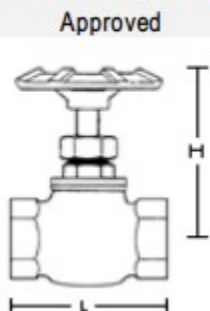

200 lb WOG Brass Globe Valves - Premium

Cast Bronze / 125 lb WSP / Screwed Bonnet /
Hard Seat / Conforms to MSS SP-80 / NSF

Size	L	H	Item Number	Weight / lbs.
1/4"	1.85	2.89	A9921104	0.74
3/8"	1.85	2.72	A9921106	0.74
1/2"	1.89	2.66	A9921108	0.88
3/4"	2.2	2.97	A9921112	0.92
1"	2.54	3.75	A9921116	1.35
1 1/4"	2.91	4.33	A9921120	1.74
1 1/2"	2.91	5.12	A9921124	2.39
2"	3.91	6.02	A9921132	3.51